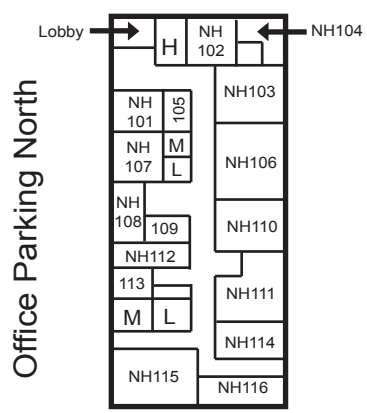

Moon Ave.

Wesley Hall

**Legend**  
 L - Ladies Restroom  
 M - Men's Restroom  
 H - Handicap Accessible Restroom

Parking

Parking

Chapel Parking

More Parking

Knight's Ave.

Office Parking North

Office Parking South

West Office Parking