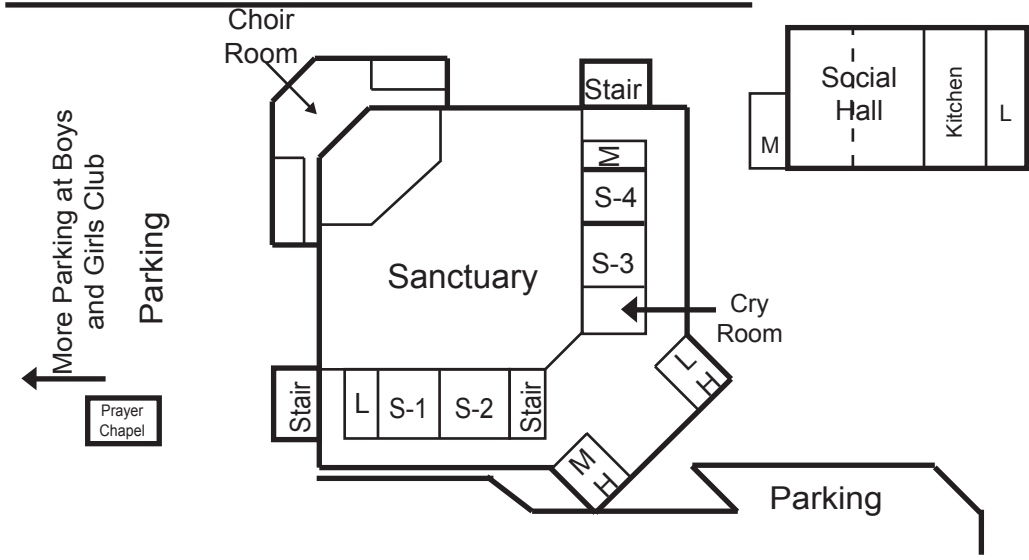

Moon Ave.

Wesley Hall

**Legend**  
 L - Ladies Restroom  
 M - Men's Restroom  
 H - Handicap Accessible Restroom

Parking

Parking

Chapel Parking

More Parking

Knight's Ave.