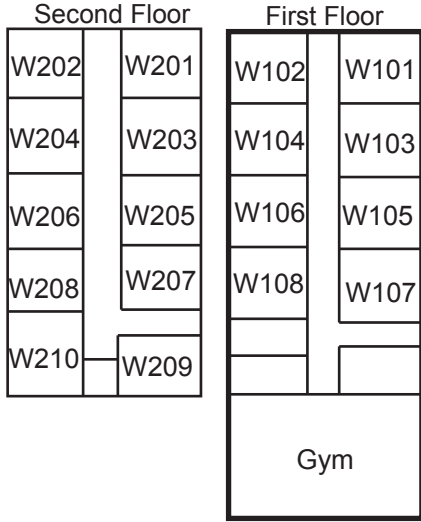

Moon Ave.

Wesley Hall

**Legend**  
 L - Ladies Restroom  
 M - Men's Restroom  
 H - Handicap Accessible Restroom

Parking

Parking

Chapel Parking

More Parking

Knight's Ave.